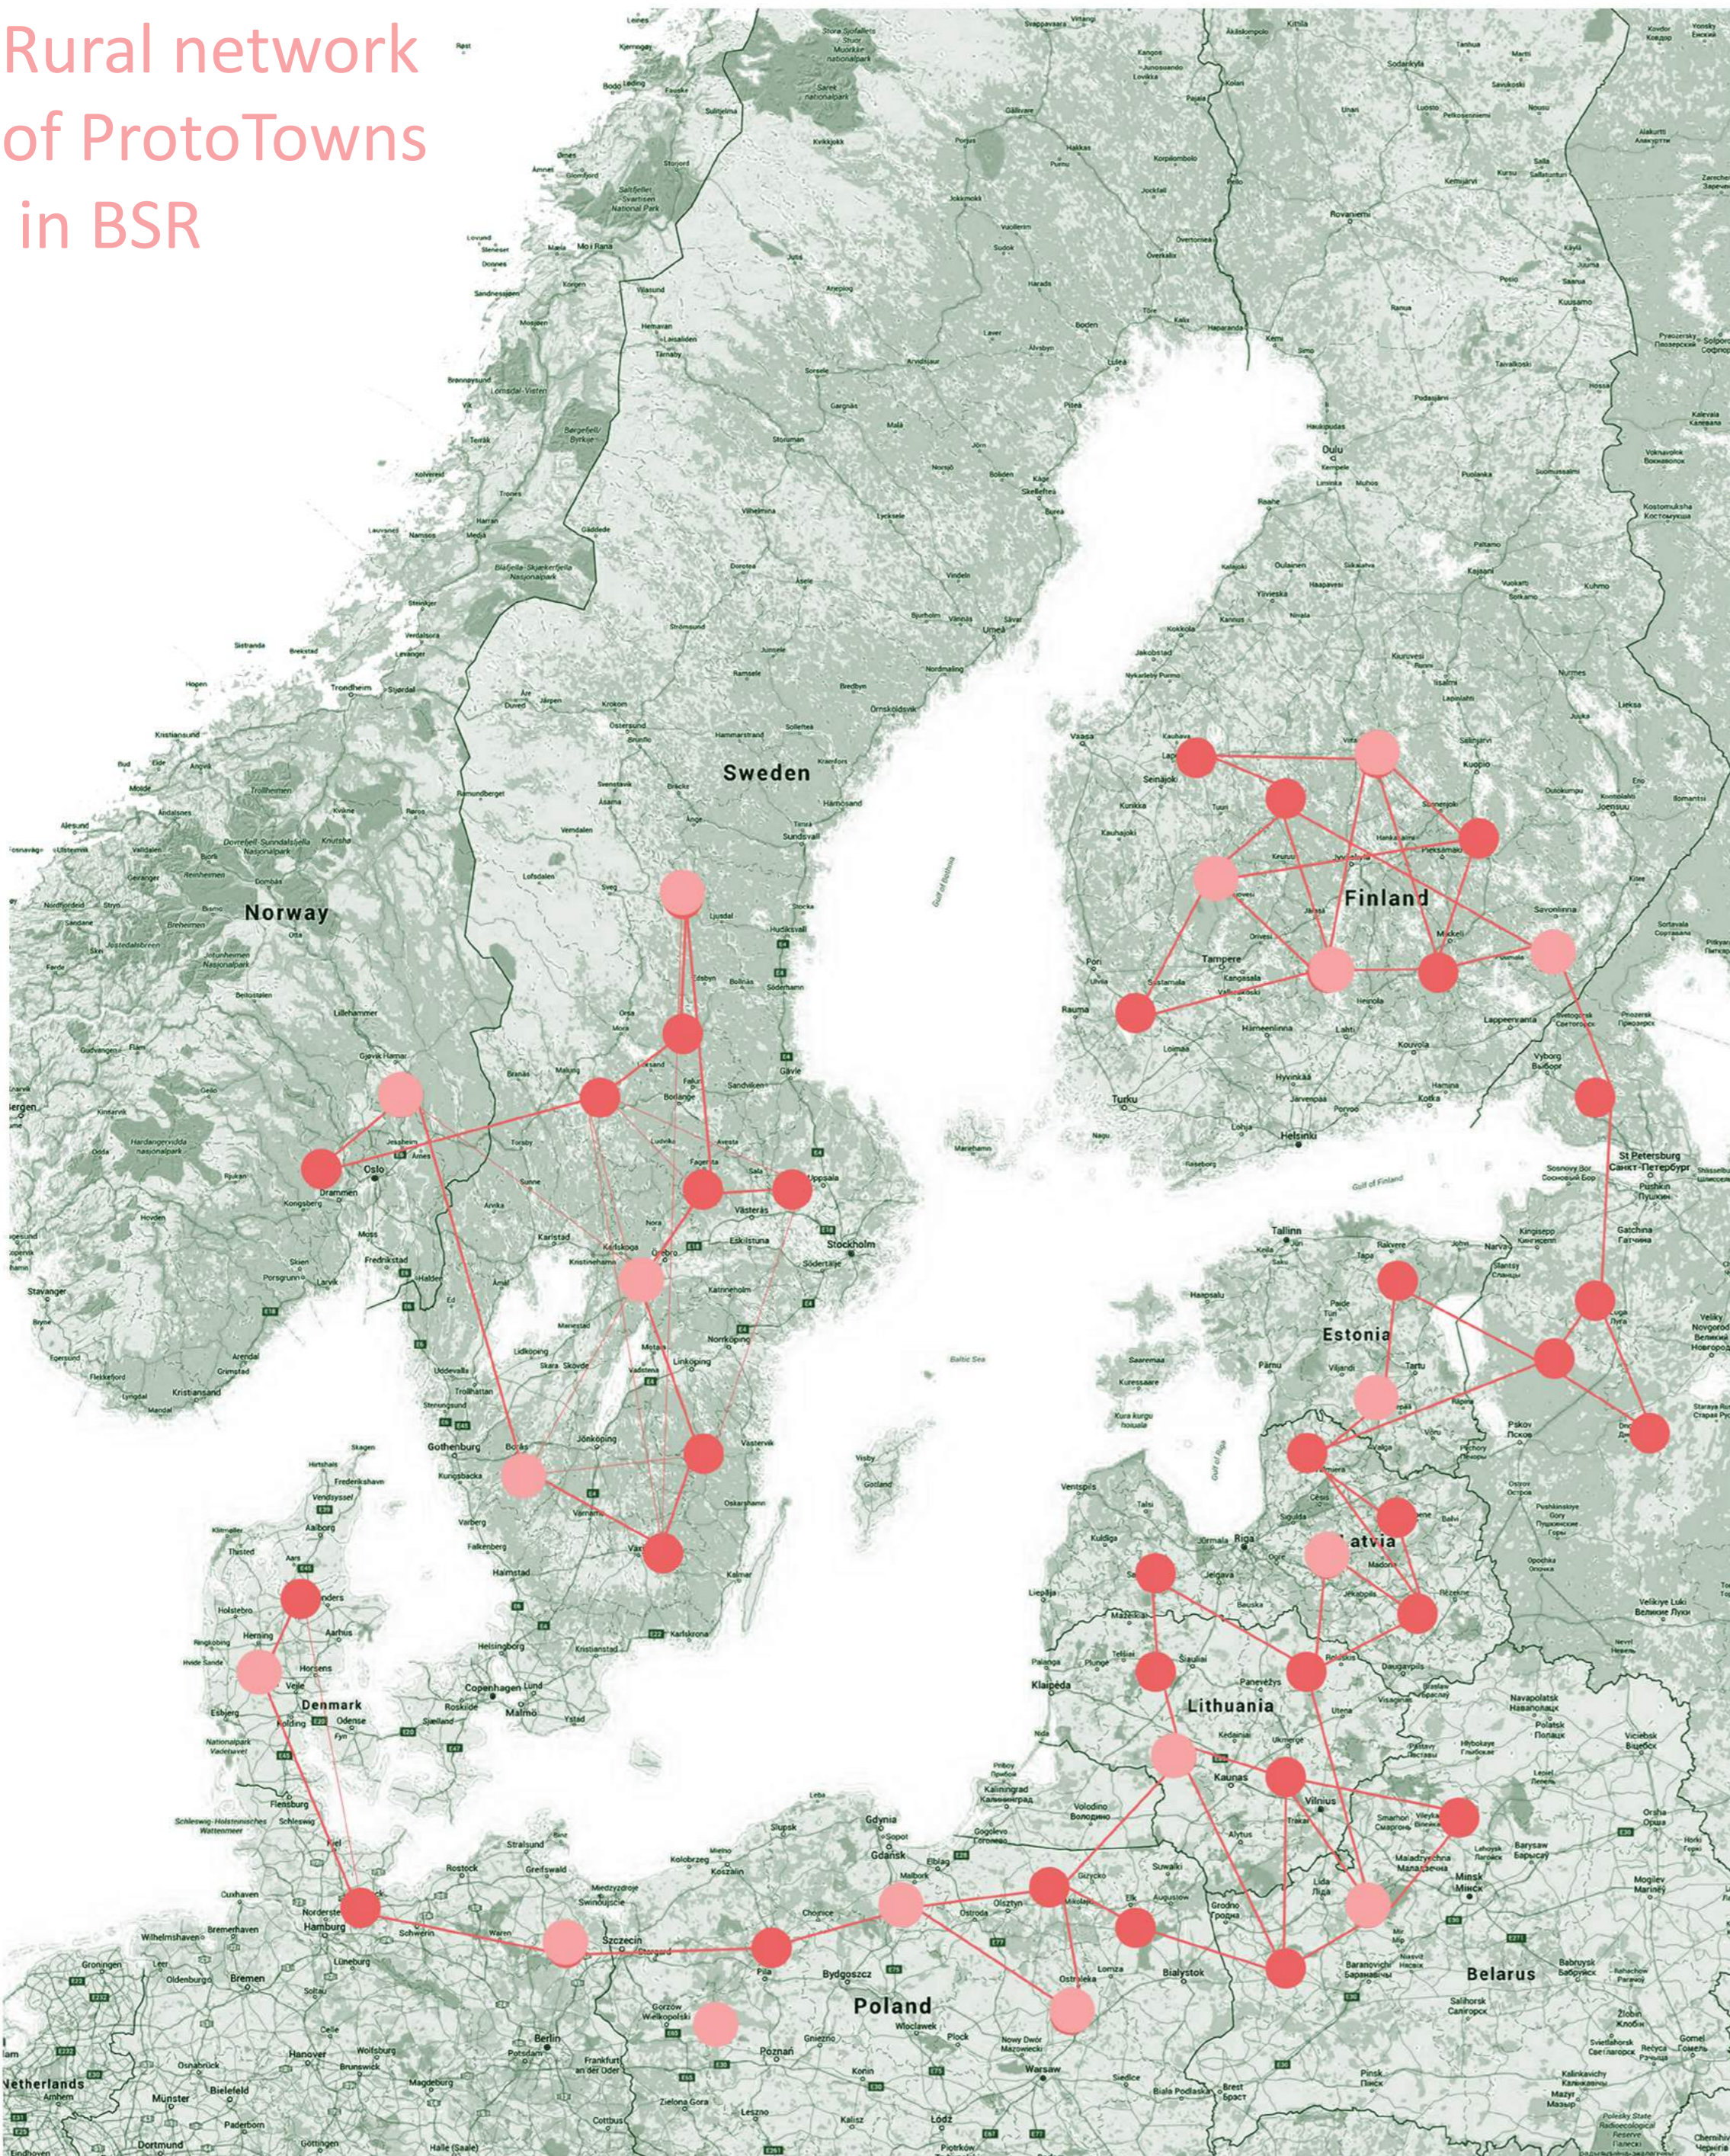

Konstantin Jerosin(LT)
Inta Jansone(LV)
Sten Juur(ES)
Szymon Król(PL)

ProtoTowns

Helping rural areas find their star

Rural network
of ProtoTowns
in BSR

rural exodus urban sprawl

Can the balance be restored?

A town with a vision

MonoTowns

ProtoTowns

Original Depopulated Regenerated